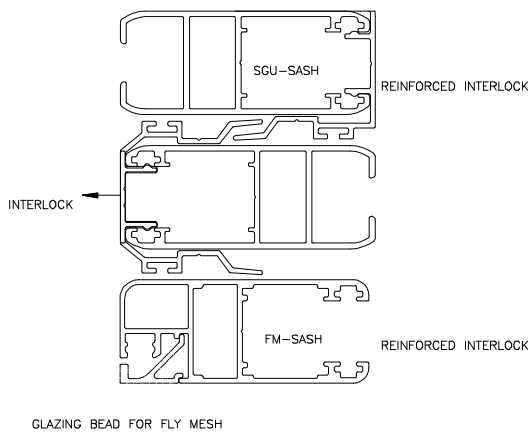

GENERAL CATALOGUE

29MM SLIDING WINDOW/DOOR ASSEMBLY

3 TRACK 3 SHUTTER SLIDING WITH MESH

BOTTOM DETAIL

FLY MESH SASH OPTION

HANDLE SEIDE DETAIL

INTERLOCKING DETAIL

INTERLOCKING DETAIL OPTION