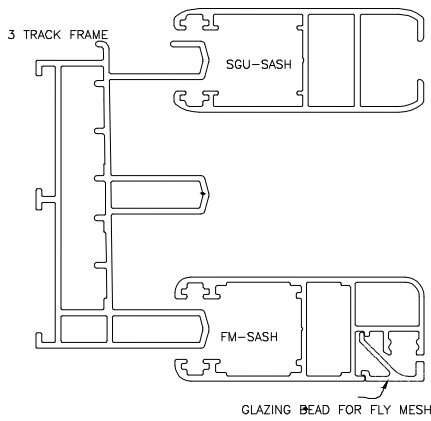

BOTTOM DETAIL

FLY MESH SASH OPTION

HANDLE SEIDE DETAIL

INTERLOCKING DETAIL

INTERLOCKING DETAIL OPTION

Aldowin Industries Pvt. Ltd.

164/7A, Kadipur Industrial Area,
Pataudi Road, Gurgaon-122001
Tel: +91-9999 38 7792
E-Mail : info@aldowin.in