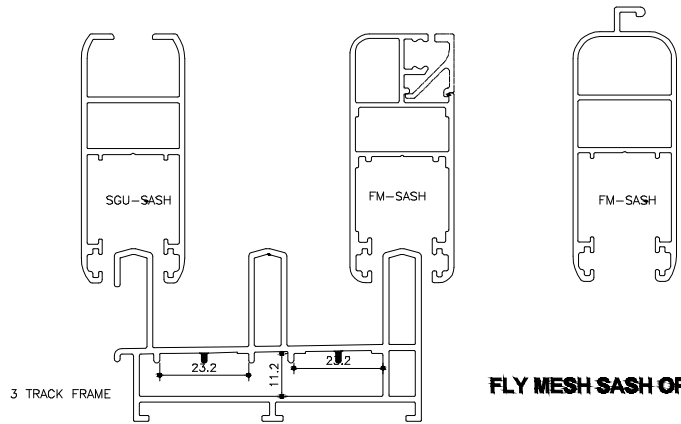

GENERAL CATALOGUE

27MM SLIDING WINDOW/DOOR ASSEMBLY

OUTER DETAIL

FRAME DETAIL

Aldowin Industries Pvt. Ltd.

164/7A, Kadipur Industrial Area,
Pataudi Road, Gurgaon-122001
Tel: +91-9999 38 7792
E-Mail : info@aldowin.in

GENERAL CATALOGUE

29MM SLIDING WINDOW/DOOR ASSEMBLY

3 TRACK 3 SHUTTER SLIDING WITH MESH

BOTTOM DETAIL

FLY MESH SASH OPTION

HANDLE SEIDE DETAIL

INTERLOCKING DETAIL

INTERLOCKING DETAIL OPTION