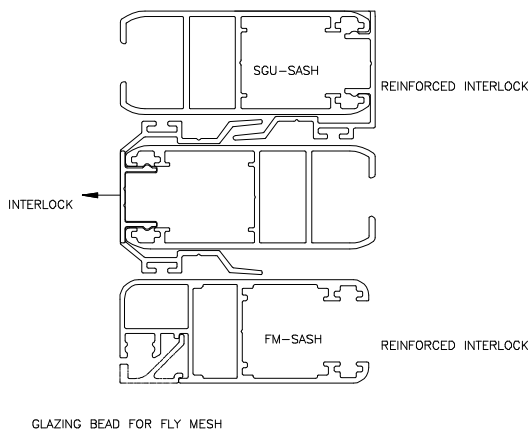

BOTTOM DETAIL

FLY MESH SASH OPTION

HANDLE SEIDE DETAIL

INTERLOCKING DETAIL

INTERLOCKING DETAIL OPTION

Aldowin Industries Pvt. Ltd.

164/7A, Kadipur Industrial Area,
Pataudi Road, Gurgaon-122001
Tel: +91-9999 38 7792
E-Mail : info@aldowin.in

GENERAL CATALOGUE

29MM SLIDING WINDOW/DOOR ASSEMBLY

3 TRACK 3 SHUTTER SLIDING WITH MESH

BOTTOM DETAIL

FLY MESH SASH OPTION

HANDLE SEIDE DETAIL

INTERLOCKING DETAIL

INTERLOCKING DETAIL OPTION