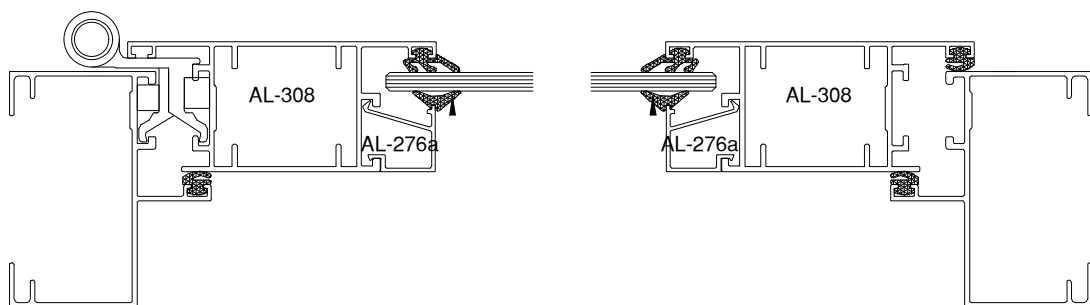

GENERAL CATALOGUE

35MM CASEMENT DOOR ASSEMBLY

35MM CASEMENT DOOR

BOTTOM DETAIL

FRAME DETAIL

Aldowin Industries Pvt. Ltd.

164/7A, Kadipur Industrial Area,
Pataudi Road, Gurgaon-122001
Tel: +91-9999 38 7792
E-Mail : info@aldowin.in