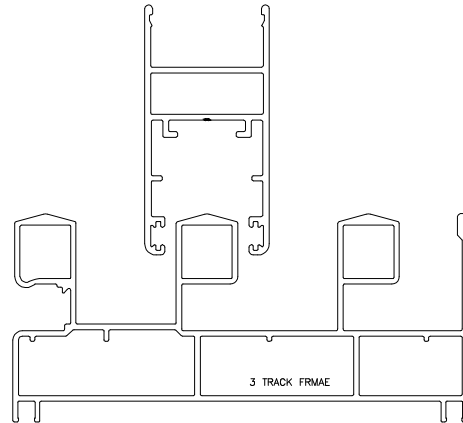

HANDLE SEIDE DETAIL