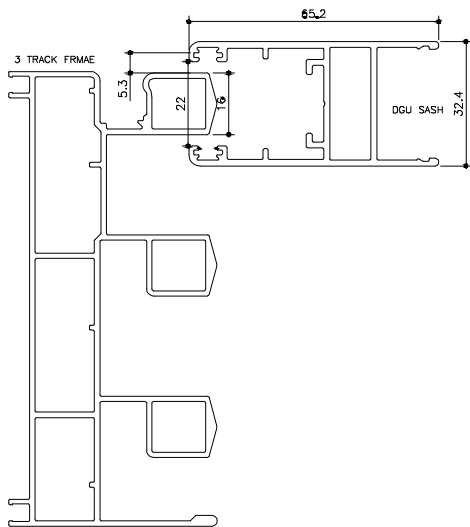

HANDLE SEIDE DETAIL