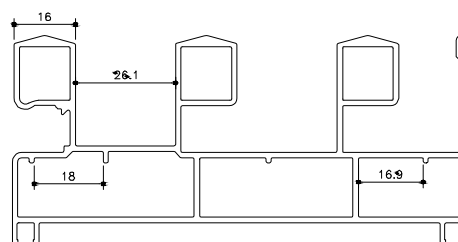

FRAME OPTIONS