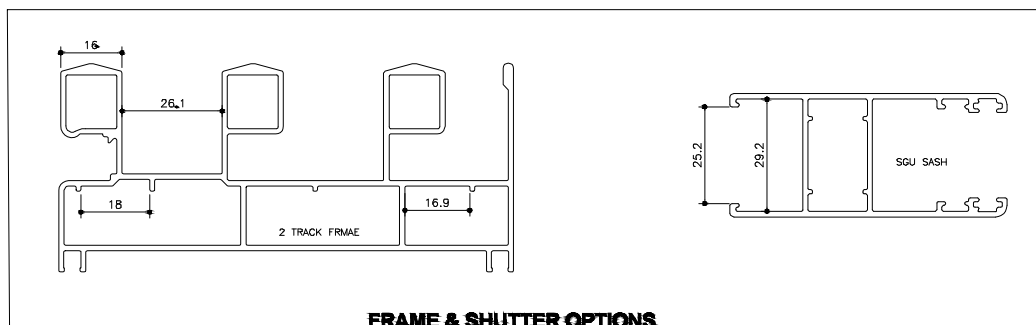

32MM SLIDING WINDOW/DOOR ASSEMBLY

2 TRACK 2 SHUTTER SLIDING

HANDLE SEIDE DETAIL

INTERLOCKING DETAIL

INTERLOCK OPTIONS

FRAME & SHUTTER OPTIONS

Aldowin Industries Pvt. Ltd.

164/7A, Kadipur Industrial Area,
Pataudi Road, Gurgaon-122001
Tel: +91-9999 38 7792
E-Mail : info@aldowin.in