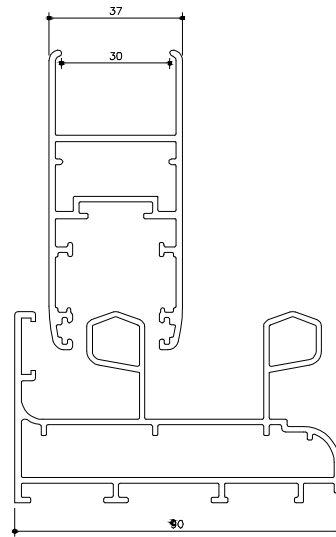

BOTTOM DETAIL