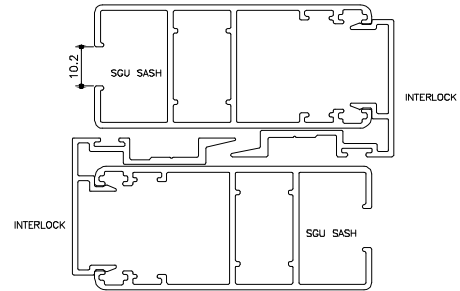

32MM SLIDING WINDOW/DOOR ASSEMBLY

2 TRACK 2 SHUTTER SLIDING

HANDLE SEIDE DETAIL

INTERLOCKING DETAIL

INTERLOCK OPTIONS

FRAME & SHUTTER OPTIONS

Aldowin Industries Pvt. Ltd.

164/7A, Kadipur Industrial Area,
Pataudi Road, Gurgaon-122001
Tel: +91-9999 38 7792
E-Mail : info@aldowin.in