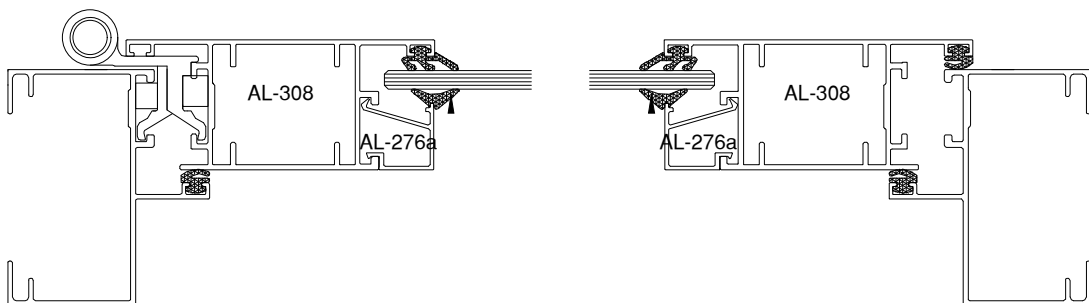

GENERAL CATALOGUE

35MM CASEMENT DOOR ASSEMBLY

35MM CASEMENT DOOR

BOTTOM DETAIL

FRAME DETAIL

Aldowin Industries Pvt. Ltd.

164/7A, Kadipur Industrial Area,
Pataudi Road, Gurgaon-122001
Tel: +91-9999 38 7792
E-Mail : info@aldowin.in