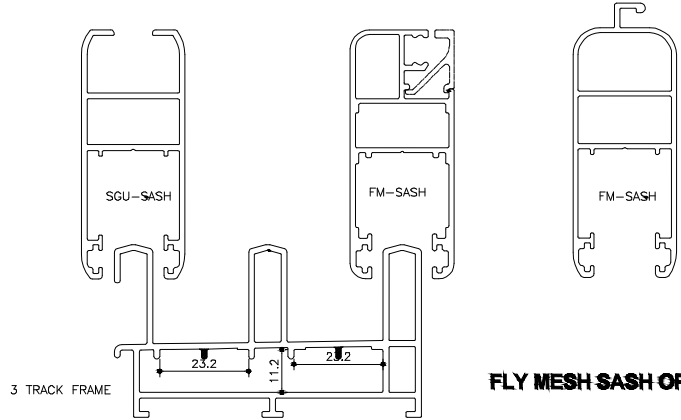

BOTTOM DETAIL

FLY MESH SASH OPTION