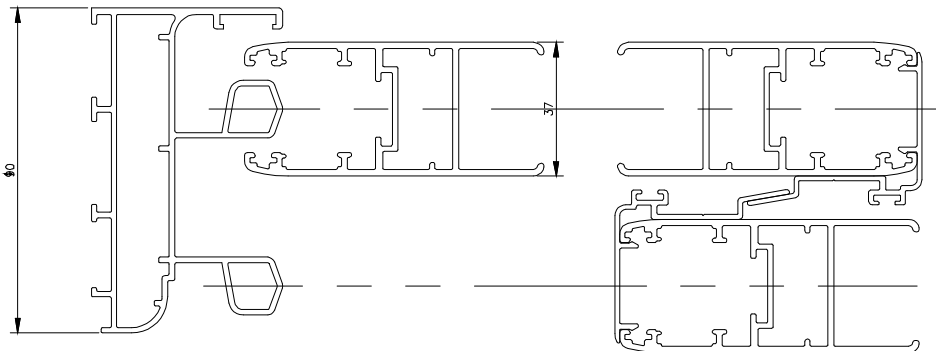

GENERAL CATALOGUE

37MM SLIDING WINDOW/DOOR ASSEMBLY

2 TRACK 2 SHUTTER SLIDING

BOTTOM DETAIL

HANDLE SEIDE DETAIL

INTERLOCKING DETAIL

Aldowin Industries Pvt. Ltd.

164/7A, Kadipur Industrial Area,
Pataudi Road, Gurgaon-122001
Tel: +91-9999 38 7792
E-Mail : info@aldowin.in