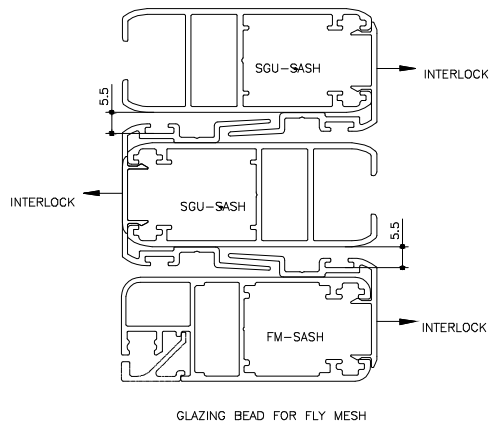

BOTTOM DETAIL

FLY MESH SASH OPTION

HANDLE SEIDE DETAIL

INTERLOCKING DETAIL

INTERLOCKING DETAIL OPTION

Aldowin Industries Pvt. Ltd.

164/7A, Kadipur Industrial Area,
Pataudi Road, Gurgaon-122001
Tel: +91-9999 38 7792
E-Mail : info@aldowin.in