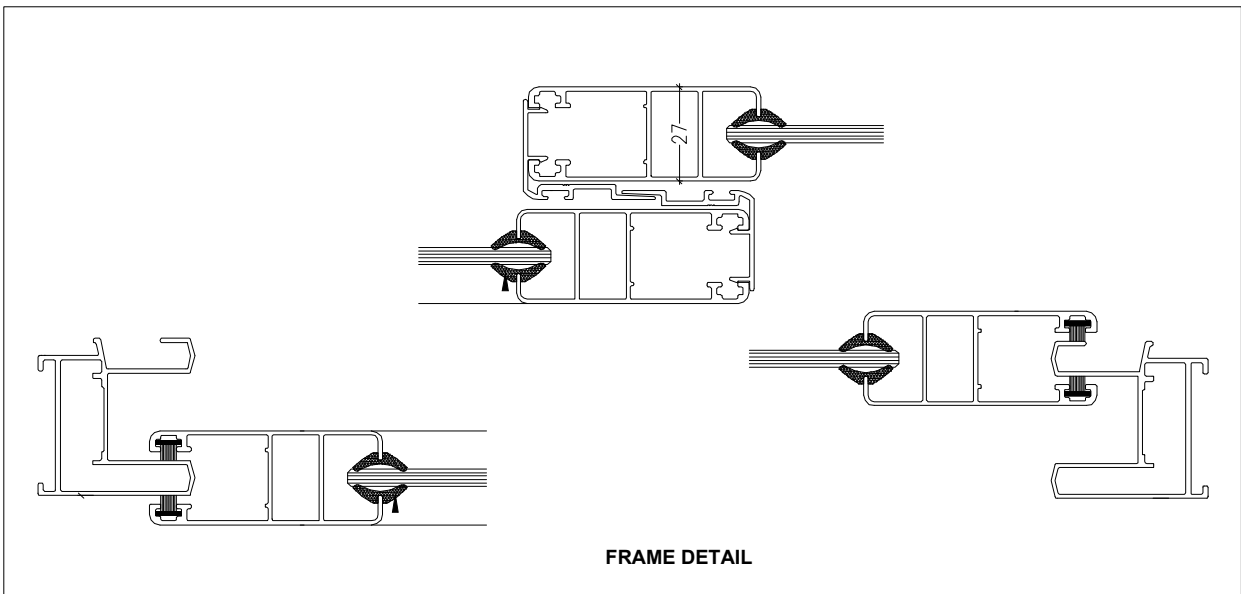

FRAME DETAIL