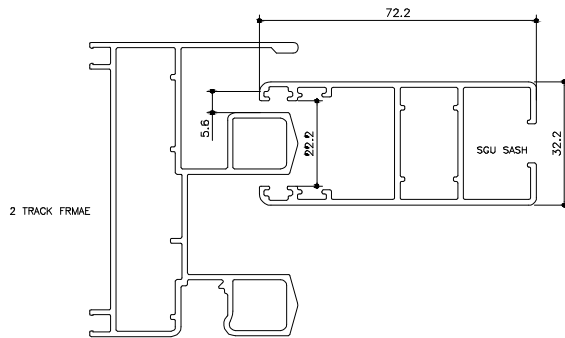

32MM SLIDING WINDOW/DOOR ASSEMBLY

2 TRACK 2 SHUTTER SLIDING

HANDLE SEIDE DETAIL

INTERLOCKING DETAIL

INTERLOCK OPTIONS

FRAME & SHUTTER OPTIONS

Aldowin Industries Pvt. Ltd.

164/7A, Kadipur Industrial Area,
Pataudi Road, Gurgaon-122001
Tel: +91-9999 38 7792
E-Mail : info@aldowin.in