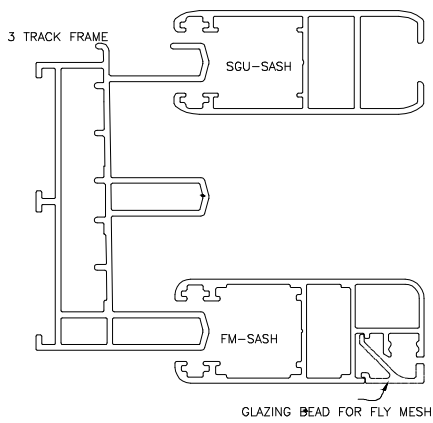

GENERAL CATALOGUE

29MM SLIDING WINDOW/DOOR ASSEMBLY

3 TRACK 3 SHUTTER SLIDING WITH MESH

BOTTOM DETAIL

FLY MESH SASH OPTION

HANDLE SEIDE DETAIL

INTERLOCKING DETAIL

INTERLOCKING DETAIL OPTION