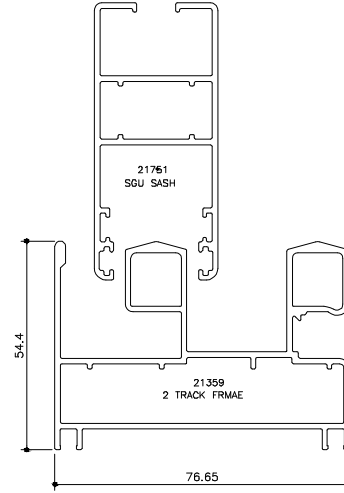

HANDLE SEIDE DETAIL