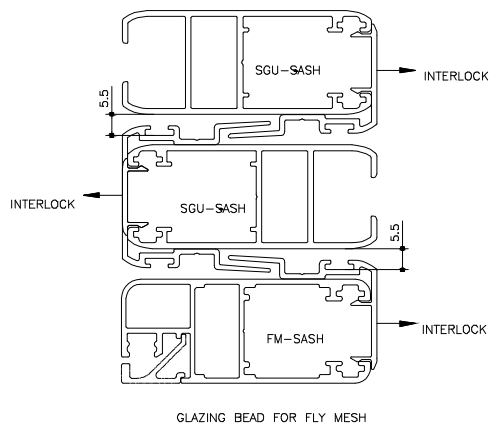

GENERAL CATALOGUE

29MM SLIDING WINDOW/DOOR ASSEMBLY

3 TRACK 3 SHUTTER SLIDING WITH MESH

BOTTOM DETAIL

FLY MESH SASH OPTION

HANDLE SEIDE DETAIL

INTERLOCKING DETAIL

INTERLOCKING DETAIL OPTION